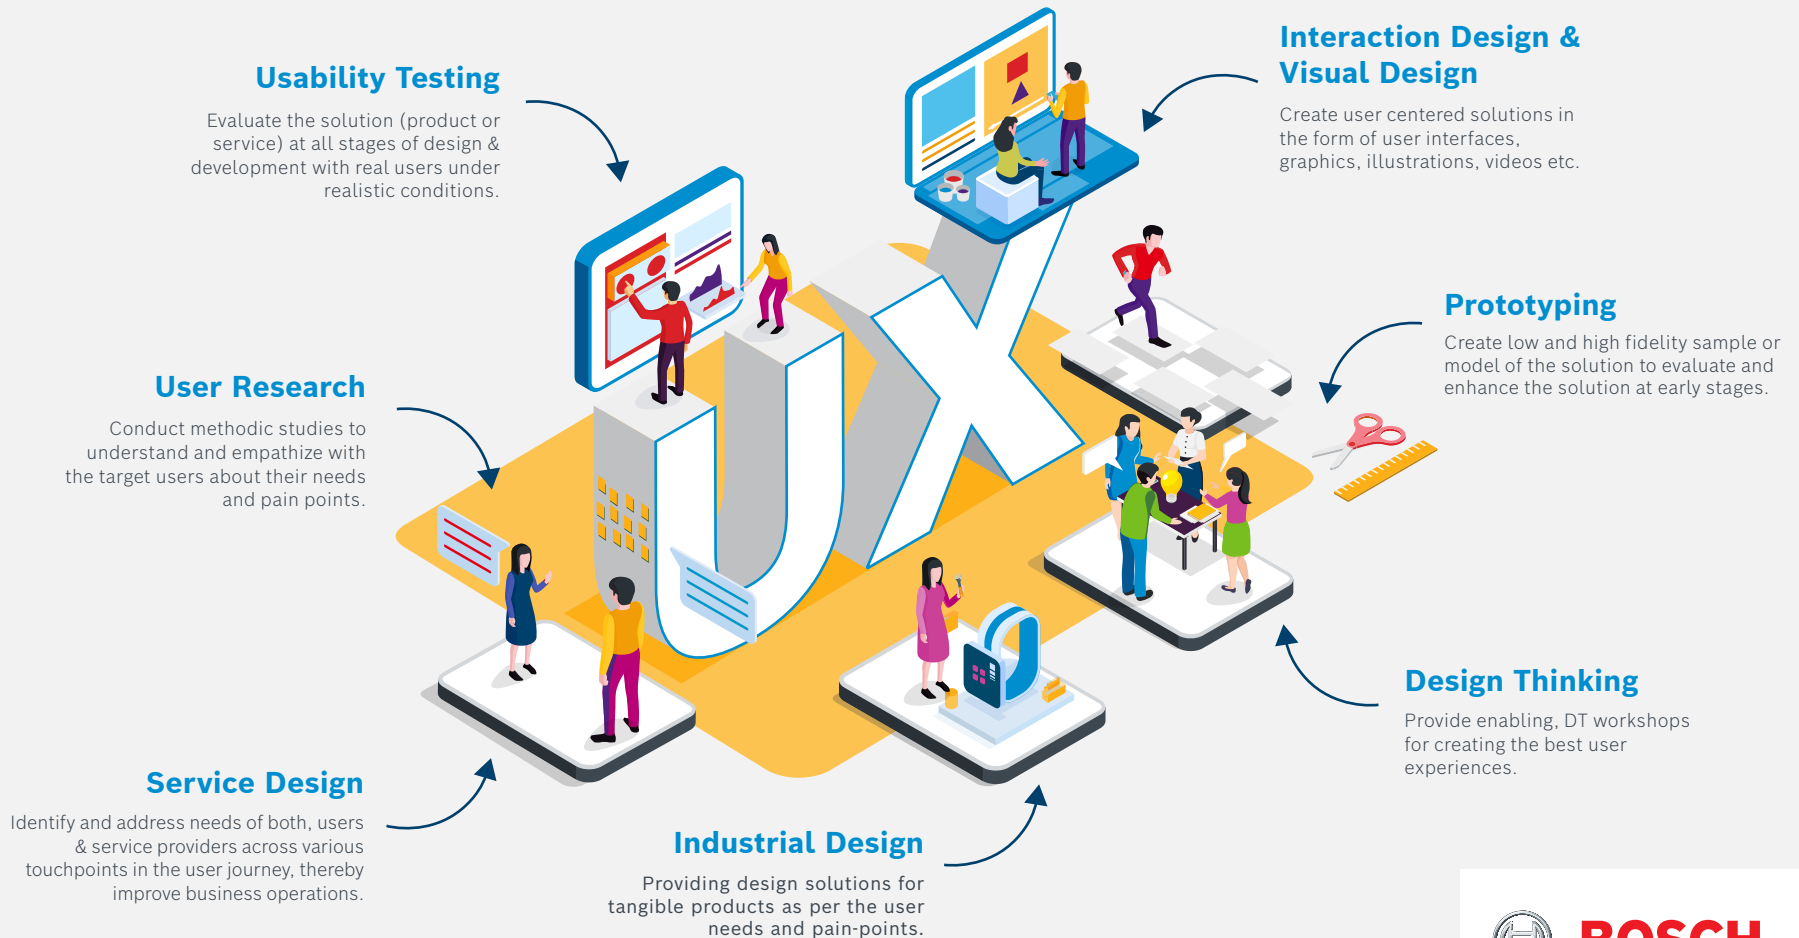

User Experience Services by BOSCH

User centered design methodology for tangible and virtual solutions, as well as service design

BOSCH
Invented for life