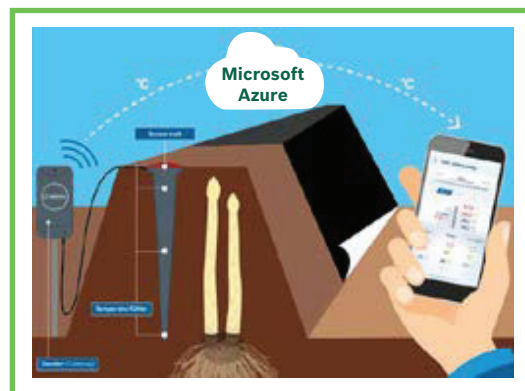

BOSCH

Invented for life

Connected Agriculture with Microsoft Azure

Incorrect foil use can result in too high or low a temperature in asparagus beds. This can lead to a noticeably lower quality of asparagus, whereby the heads may open early, or the asparagus may be hollow or ridged. These losses could affect up to 30% of the harvest volume.

Asparagus monitoring with Azure

Optimum asparagus protection is easy via your smartphone.

The bed temperature forecast helps you to decide how to arrange to foil for the following day

The temperature sum helps you to estimate when to start harvesting.

The data is safely transmitted to your smartphone via the Bosch Cloud

The alarm function warns you of overheating

The positioning of the temperature sensors at four different depths enables precise temperature measurements for the whole season